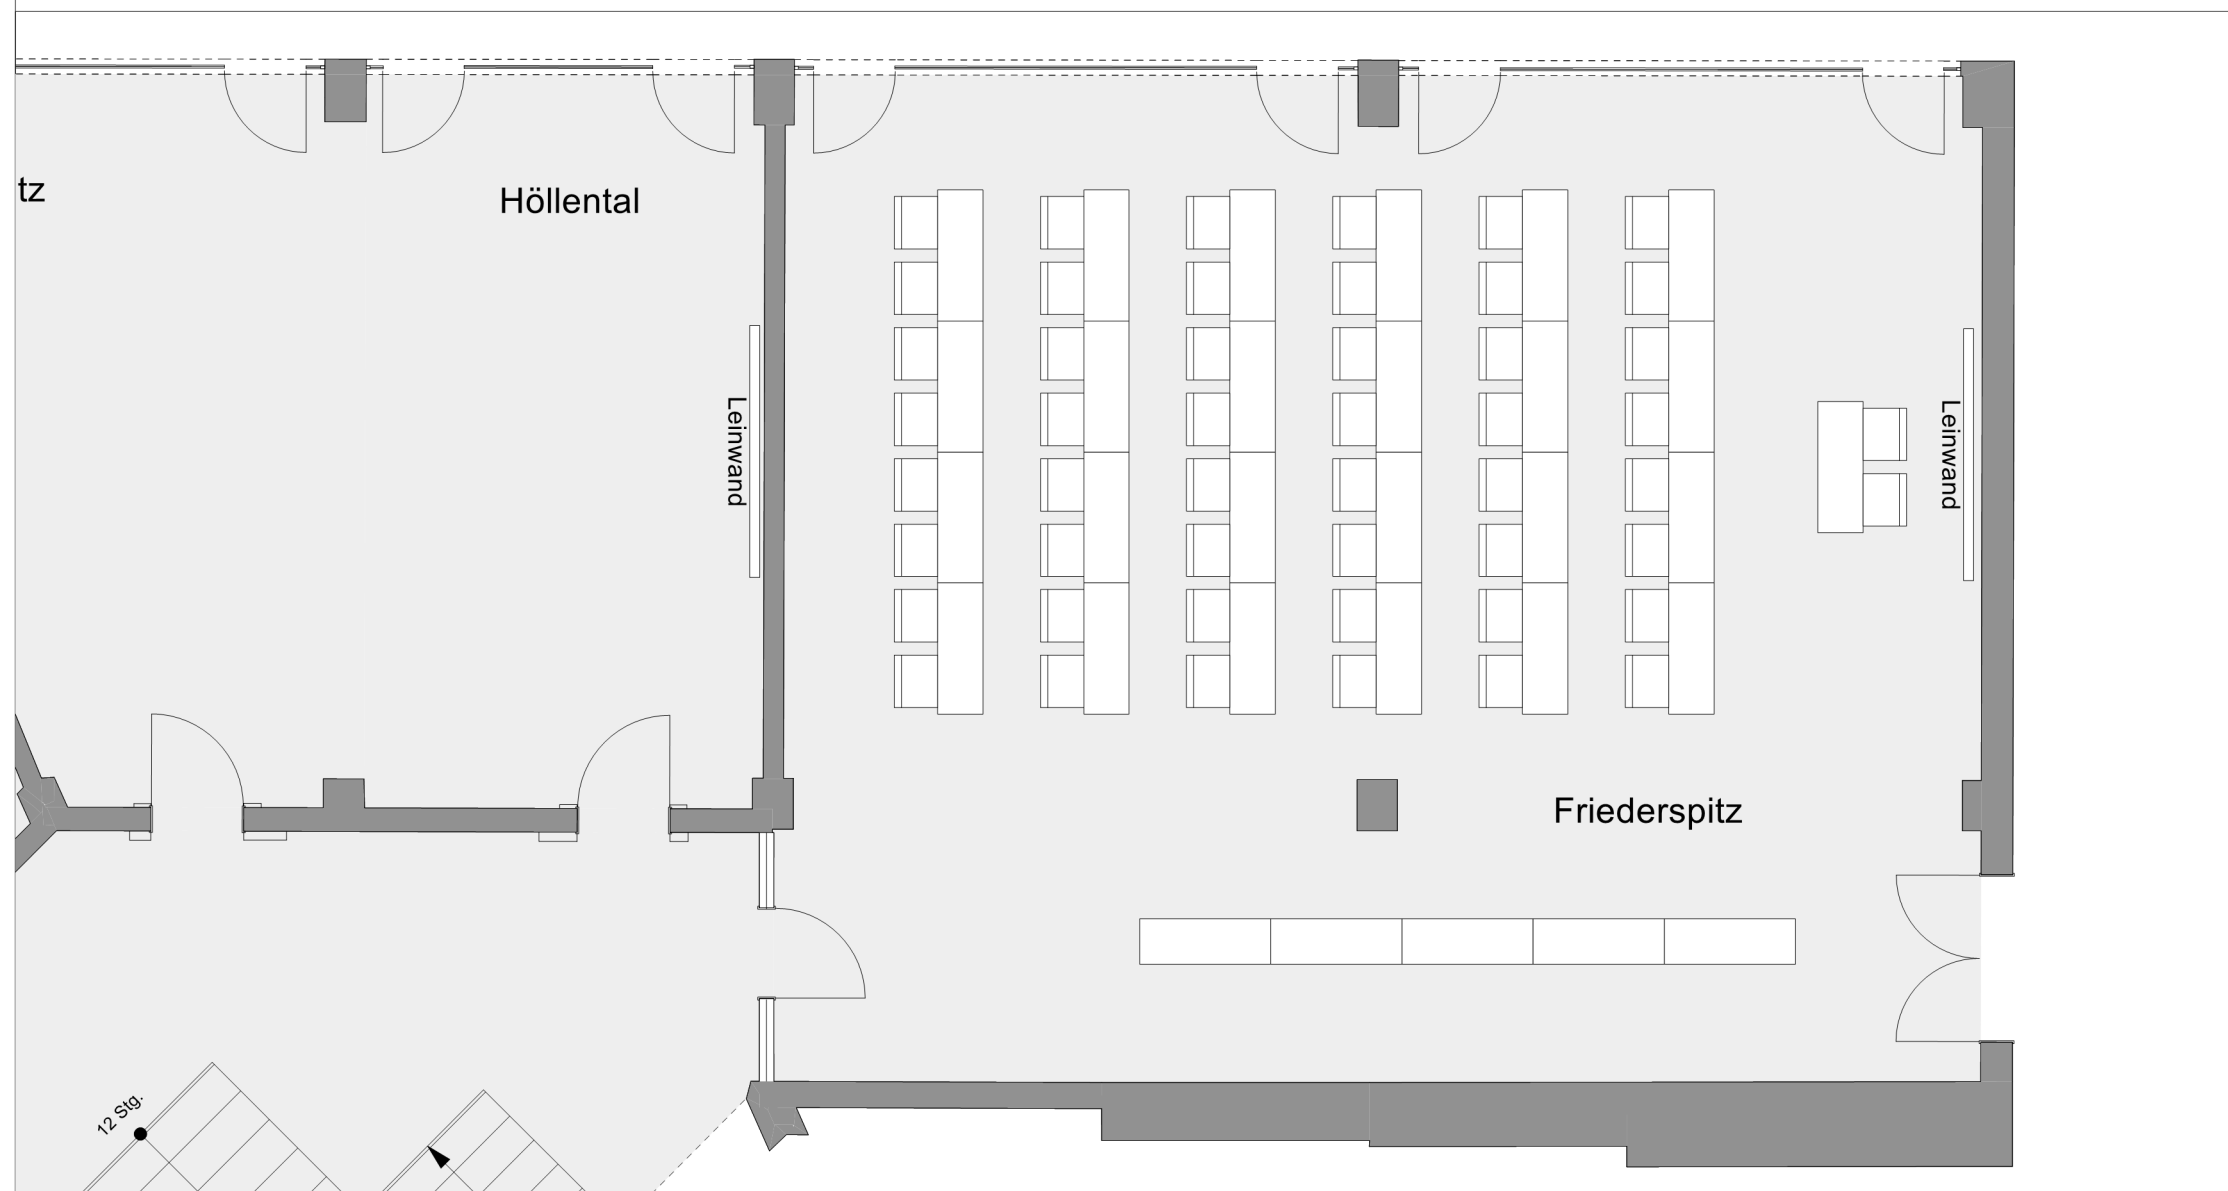

**HOTEL AM BADERSEE**  
ZUGSPITZDORF GRAINAU

**Floor:**  
Floor 1

**Room:**  
Friederspitz

**Setup:**  
Parliamentary

**Persons:**  
50 Persons

Dream away, breathe in the atmosphere, be inspired and indulge your senses.  
Welcome to Hotel am Badersee.